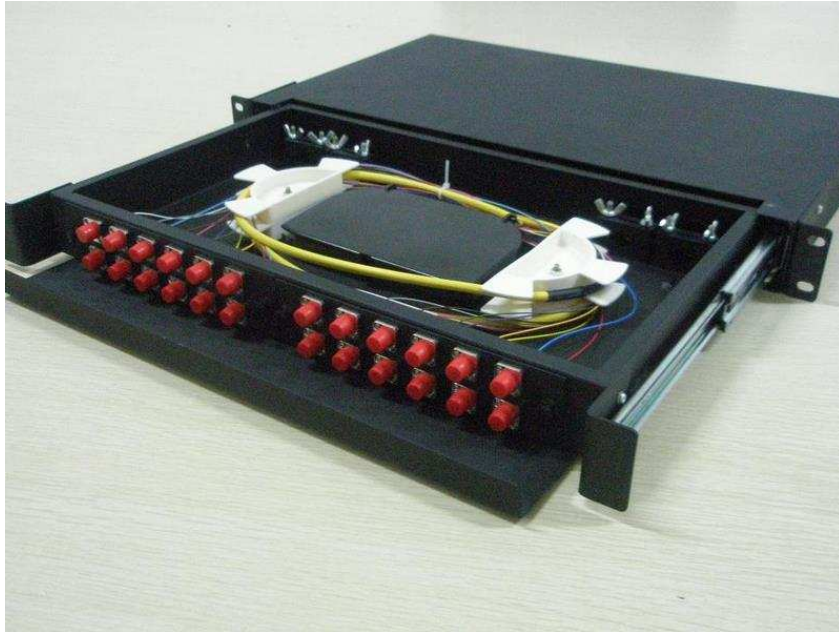

**Modular designed for 19" standard optical distribution frame,
Splice and distribution modules are inserted inside
Each module has reliable position guiding devices
Modules can be pulled out from the unit
Small size
Capacity of up to 48 ports
Fiber bend radius control - > 40mm
Rack Mount Splice Distribution Enclosure**

**Termination/Patch Plate Pulled Out,and Patch/Splice Tray could be Pull Out.
Pigtails could be spliced inside Enclosure.
For Fiber Splicing/Patching.19 Inch Rack Available.
Advantage:Easy to Operate/Highdensity for Fiber Splice Terminations.**

Order Informations:

CWFSC-13F12 12 Core

CWFSC-13F24 24 Core

CWFSC-13F36 36 Core

CWFSC-13F48 48 Core

Order Pigtails/Adapters, Please ask us for more Informations.

24 core Patch/Splice Enclosure