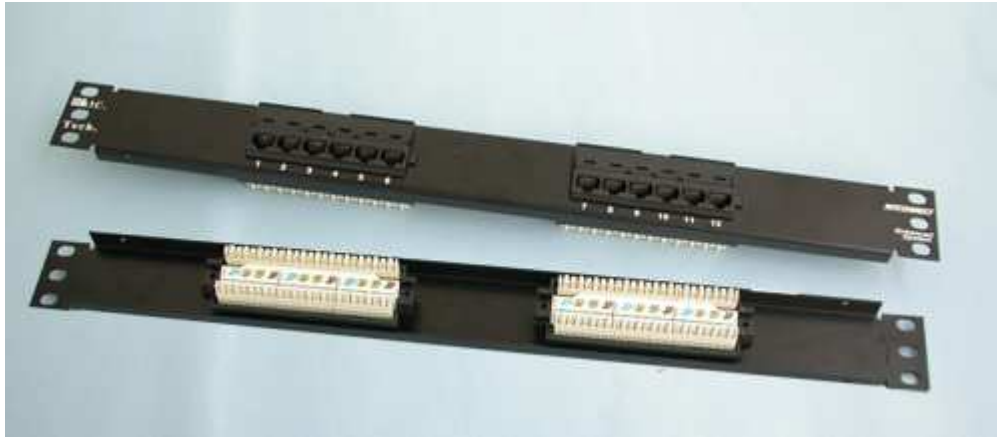

Catlogue For Patch Panel

SIZE: CW-3010H6-C5E
6 Ports Cat.5e Unshielded Patch Panel (Canbit)
★Angle:180 Degree
DESCRIPTION: ★Termination: ■110■T568A&T568B
★Color: BK
★Gold Plating: ■3U" ■ 6U" ■15U" ■30U" ■50U"

DESCRIPTION: ★Termination: ■110■T568A&T568B
★Color: BK
★Gold Plating: ■3U" ■ 6U" ■15U" ■30U" ■50U"

SIZE: CW-3020H24-C5E

24 Ports Cat.5e Unshielded Patch Panel

★Angle:180 Degree

DESCRIPTION: ★Termination: ■110■T568A&T568B

★Color: WH

★Gold Plating: ■3U" ■ 6U" ■15U" ■30U" ■50U"

SIZE: CW-3021H48-C5E

48 Ports Cat.5e Unshielded Patch Panel

★Angle:180 Degree

DESCRIPTION: ★Termination: ■110■T568A&T568B

★Color: WH

★Gold Plating: ■3U" ■ 6U" ■15U" ■30U" ■50U"

SIZE: CW-3022-1U

Cable Management Steel

DESCRIPTION: ★ Housing material: qualified cold-rolled sheet (zinc-plated)
plastic-sprayed

★Certifications: UL listed; TIA/EIA-568-B.1

SIZE: CW-3025H12-C5E
12 Ports Cat.5e Unshielded Patch Panel
★Angle:180 Degree