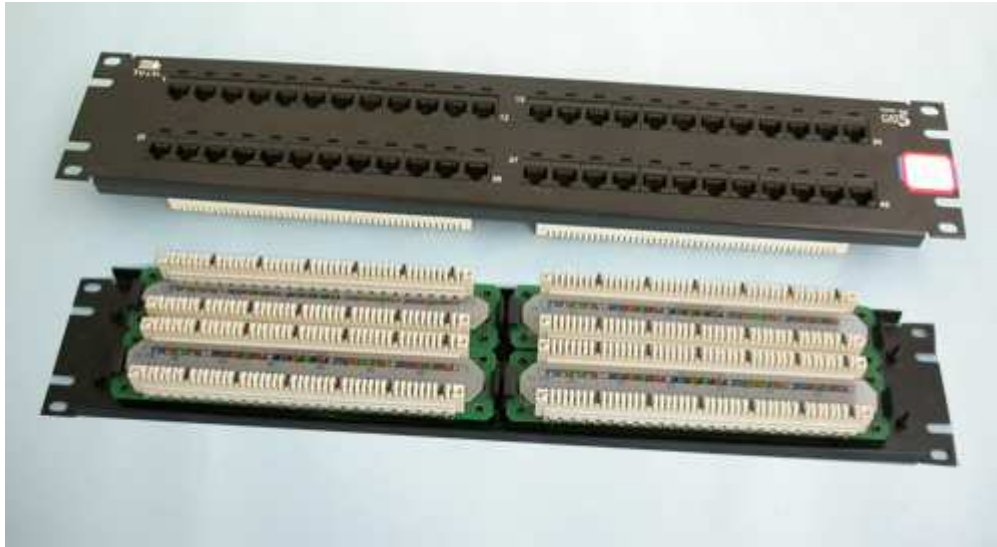

Catlogue For Patch Panel

SIZE: CW-3010H6-C5E
6 Ports Cat.5e Unshielded Patch Panel (Canbit)
★Angle:180 Degree
DESCRIPTION: ★Termination: ■110■T568A&T568B
★Color: BK
★Gold Plating: ■3U" ■ 6U" ■15U" ■30U" ■50U"

DESCRIPTION: ★Termination: ■110■T568A&T568B
★Color: BK
★Gold Plating: ■3U" ■ 6U" ■15U" ■30U" ■50U"

SIZE: CW-3020H24-C5E

24 Ports Cat.5e Unshielded Patch Panel

★Angle:180 Degree

DESCRIPTION: ★Termination: ■110■T568A&T568B

★Color: WH

★Gold Plating: ■3U" ■ 6U" ■15U" ■30U" ■50U"

SIZE: CW-3021H48-C5E

48 Ports Cat.5e Unshielded Patch Panel

★Angle:180 Degree

DESCRIPTION: ★Termination: ■110■T568A&T568B

★Color: WH

★Gold Plating: ■3U" ■ 6U" ■15U" ■30U" ■50U"

SIZE: CW-3022-1U

Cable Management Steel

DESCRIPTION: ★ Housing material: qualified cold-rolled sheet (zinc-plated)
plastic-sprayed

★Certifications: UL listed; TIA/EIA-568-B.1

SIZE: CW-3025H12-C5E
12 Ports Cat.5e Unshielded Patch Panel
★Angle:180 Degree