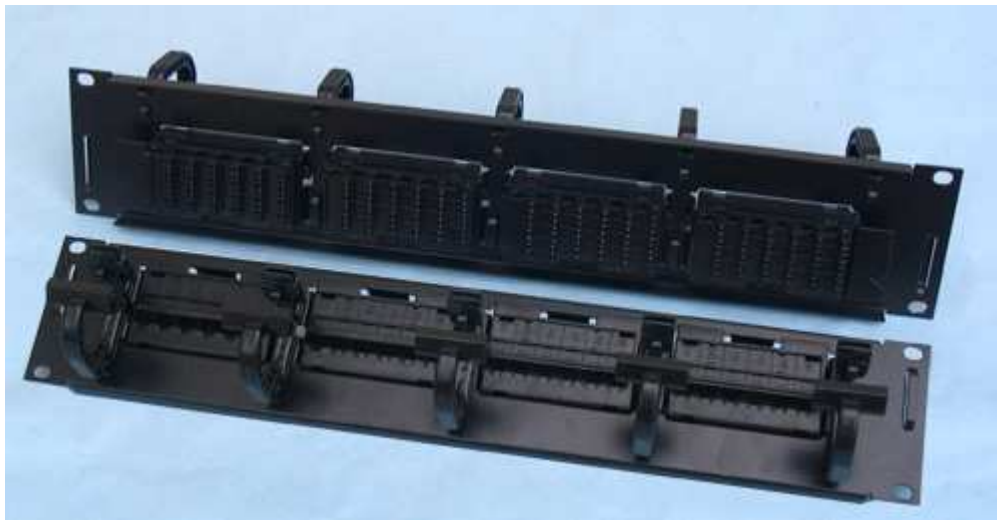

Catlogue For Patch Panel

SIZE: CW-3010H6-C5E
6 Ports Cat.5e Unshielded Patch Panel (Canbit)
★Angle:180 Degree
DESCRIPTION: ★Termination: ■110■T568A&T568B
★Color: BK
★Gold Plating: ■3U" ■ 6U" ■15U" ■30U" ■50U"

SIZE: CW-3011H24-C5E
24 Ports Cat.5e Unshielded Patch Panel
★Angle:180 Degree
DESCRIPTION: ★Termination: ■110■T568A&T568B
★Color: BK
★Gold Plating: ■3U" ■ 6U" ■15U" ■30U" ■50U"

SIZE: CW-3012H48-C5E
48 Ports Cat.5e Unshielded Patch Panel
★Angle:180 Degree

DESCRIPTION: ★Termination: ■110■T568A&T568B
★Color: BK
★Gold Plating: ■3U" ■ 6U" ■15U" ■30U" ■50U"

SIZE: CW-3015H24-C5E
24 Ports Cat.5e Unshielded Patch Panel
★Angle:180 Degree

DESCRIPTION: ★Termination: ■110■T568A&T568B
★Color: BK
★Gold Plating: ■3U" ■ 6U" ■15U" ■30U" ■50U"

DESCRIPTION: ★Termination: ■110■T568A&T568B
★Color: BK
★Gold Plating: ■3U" ■ 6U" ■15U" ■30U" ■50U"

SIZE: CW-3020H24-C5E

24 Ports Cat.5e Unshielded Patch Panel

★Angle:180 Degree

DESCRIPTION: ★Termination: ■110■T568A&T568B