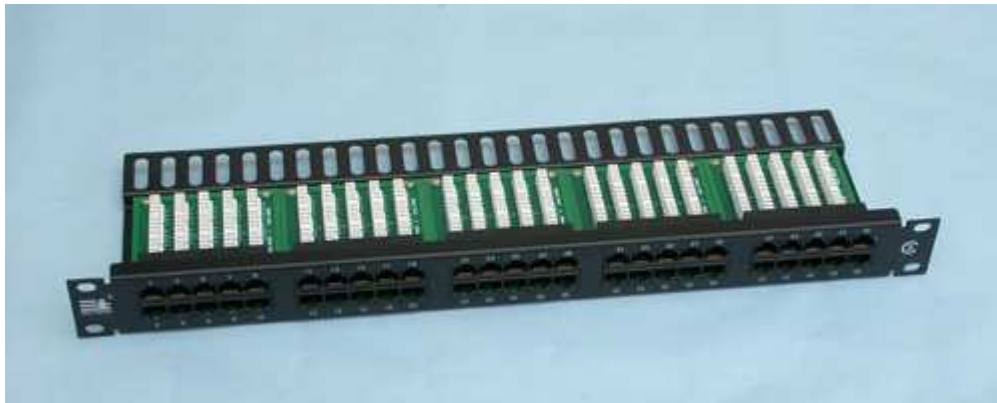

Catlogue For Patch Panel

SIZE: CW-3010H6-C5E
6 Ports Cat.5e Unshielded Patch Panel (Canbit)
★Angle:180 Degree
DESCRIPTION: ★Termination: ■110■T568A&T568B
★Color: BK
★Gold Plating: ■3U" ■ 6U" ■15U" ■30U" ■50U"

SIZE: CW-3205-16P

16 Ports Module Type Patch Panel

★Termination: ■110■Krone■T568A&T568B

★Color: BK

★Gold Plating: ■3U" ■ 6U" ■15U" ■30U" ■50U"

DESCRIPTION:

★Match with the KEYSTONE JACK of: ■SM-2011■SM-2012■
SM-2014■SM-2014-1■SM-2019 (long) ■SM-2026■SM-2027■
SM-2050 ■ SM-2050-1 ■ SM-2050-2 ■ SM-2052 ■ SM-2053 ■
SM-2053-1 ■ SM-2053-2 ■ SM-2054 ■ SM-2055 ■ SM-2056 ■
SM-2057■SM-2060■SM-2061■SM-2062■SM-2064■SM-2066
■SM-2069■SM-2073

SIZE: CW-3206K50-C3

50 Ports Cat3 Voice Patch Panel

★Angle:90 Degree

DESCRIPTION: ★Termination: Krone

★Color: BK

★Gold Plating: ■3U" ■ 6U" ■15U" ■30U" ■50U"

SIZE: CW-3212SK24-C5E

24 Ports Cat.5e Unshielded Patch Panel