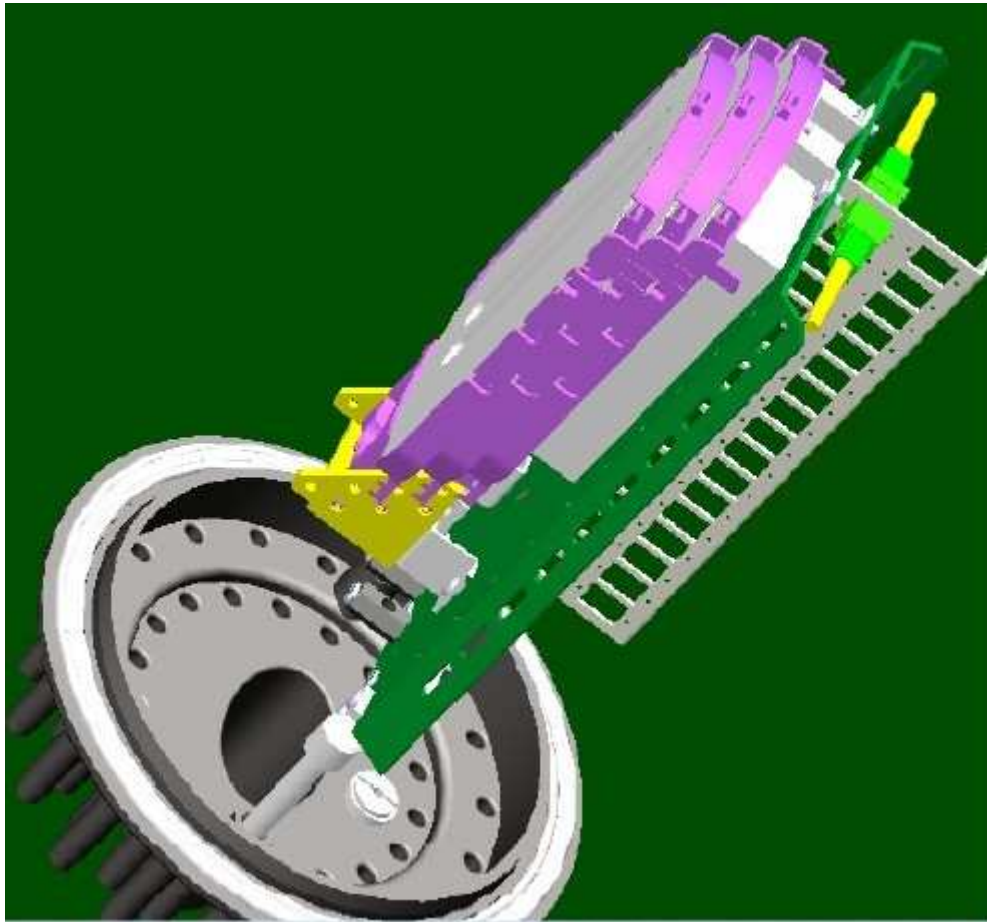

**Fiber Optic Splice Closure CWFOC1024-PLC144C**

FIBER OPTIC SPLICE CLOSURE 144 Core Fusion Splicing/PLC Splitter

The Closure is Heat Shrinkable Type, install 6pcs  
 24 Core Splice Tray,  
 Total For 24 Core Fusion Splicing  
 1 Overall Port, and 9 Small Out Ports For Cable  
 Entrance  
 Dimension For the Closure: Diameter-220/Height  
 528.5 (mm)

**Fiber Optic Splice Closure CWFOC1024-PLC144C**

The is 24 Core Splice Tray,24 Core Fusion Splicing Mini PLC Splitter 1\*4/1\*8/1\*16 could be Installed

**Fiber Optic Splice Closure CWFOC1024-PLC144C**

Optional Design: The PLC Splitter Box Could be Installed In Plate, under the Splicing Tray.  
Make 32 Ports of Reserved Plate For SC Adapters

**Fiber Optic Splice Closure CWFOC1024-PLC144C**

**Fiber Optic Splice Closure CWFOC1024-PLC144C**