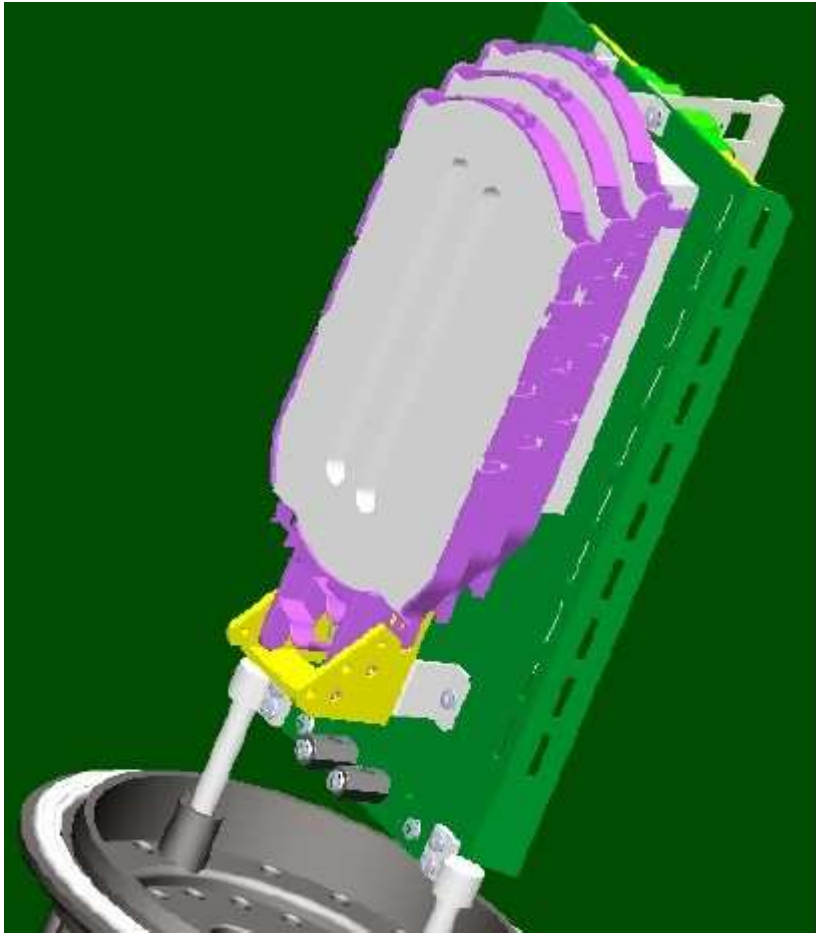

**Fiber Optic Splice Closure CWFOC1024-PLC144C**

FIBER OPTIC SPLICE CLOSURE 144 Core Fusion Splicing/PLC Splitter

The Closure is Heat Shrinkable Type, install 6pcs  
 24 Core Splice Tray,  
 Total For 24 Core Fusion Splicing  
 1 Overall Port, and 9 Small Out Ports For Cable  
 Entrance  
 Dimension For the Closure: Diameter-220/Height  
 528.5 (mm)

**Fiber Optic Splice Closure CWFOC1024-PLC144C**

The is 24 Core Splice Tray,24 Core Fusion Splicing Mini PLC Splitter 1\*4/1\*8/1\*16 could be Installed

**Fiber Optic Splice Closure CWFOC1024-PLC144C**

Optional Design: The PLC Splitter Box Could be Installed In Plate, under the Splicing Tray.  
Make 32 Ports of Reserved Plate For SC Adapters

**Fiber Optic Splice Closure CWFOC1024-PLC144C**

**Fiber Optic Splice Closure CWFOC1024-PLC144C**