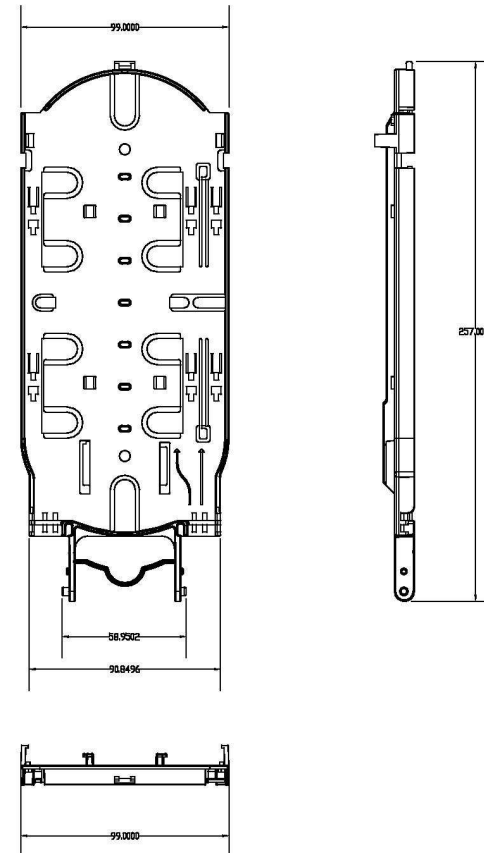

**Fiber Optic Splice Closure CWFOC1024-PLC144C**

FIBER OPTIC SPLICE CLOSURE 144 Core Fusion Splicing/PLC Splitter

The Closure is Heat Shrinkable Type, install 6pcs  
 24 Core Splice Tray,  
 Total For 24 Core Fusion Splicing  
 1 Overall Port, and 9 Small Out Ports For Cable  
 Entrance  
 Dimension For the Closure: Diameter-220/Height  
 528.5 (mm)

**Fiber Optic Splice Closure CWFOC1024-PLC144C**

The is 24 Core Splice Tray,24 Core Fusion Splicing Mini PLC Splitter 1\*4/1\*8/1\*16 could be Installed

**Fiber Optic Splice Closure CWFOC1024-PLC144C**

Optional Design: The PLC Splitter Box Could be Installed In Plate, under the Splicing Tray.  
Make 32 Ports of Reserved Plate For SC Adapters