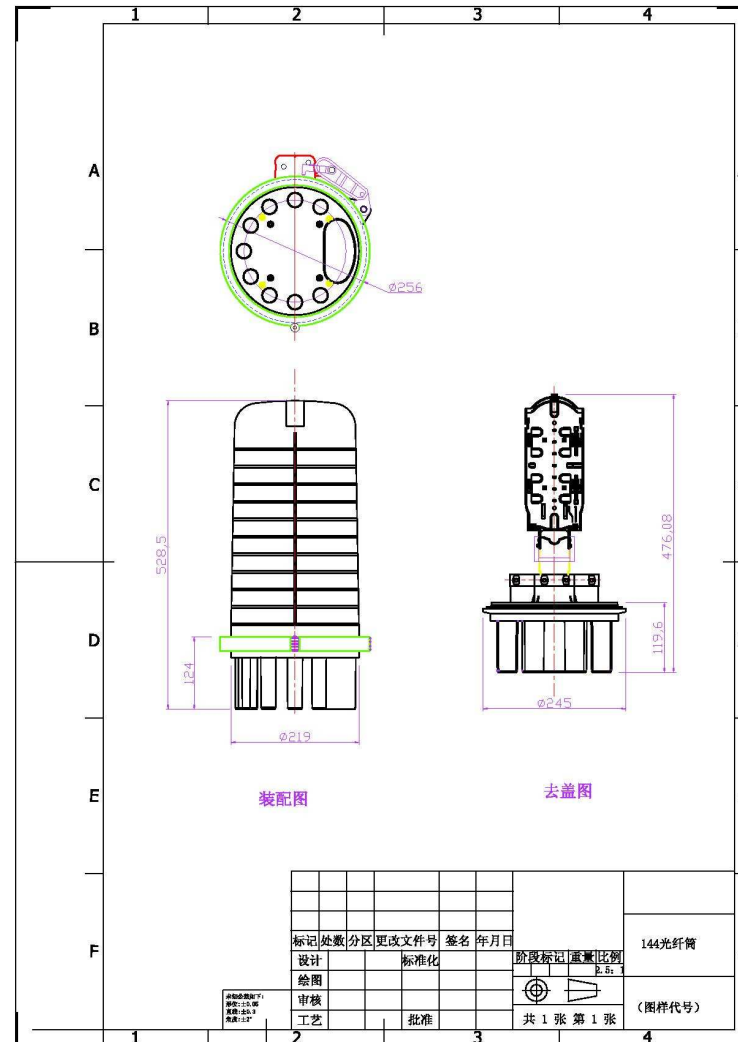

**Fiber Optic Splice Closure CWFOC1024-PLC144C**

FIBER OPTIC SPLICE CLOSURE 144 Core Fusion Splicing/PLC Splitter

The Closure is Heat Shrinkable Type, install 6pcs  
 24 Core Splice Tray,  
 Total For 24 Core Fusion Splicing  
 1 Overall Port, and 9 Small Out Ports For Cable  
 Entrance  
 Dimension For the Closure: Diameter-220/Height  
 528.5 (mm)

**Fiber Optic Splice Closure CWFOC1024-PLC144C**

The is 24 Core Splice Tray,24 Core Fusion Splicing Mini PLC Splitter 1\*4/1\*8/1\*16 could be Installed

**Fiber Optic Splice Closure CWFOC1024-PLC144C**

Optional Design: The PLC Splitter Box Could be Installed In Plate, under the Splicing Tray.  
Make 32 Ports of Reserved Plate For SC Adapters