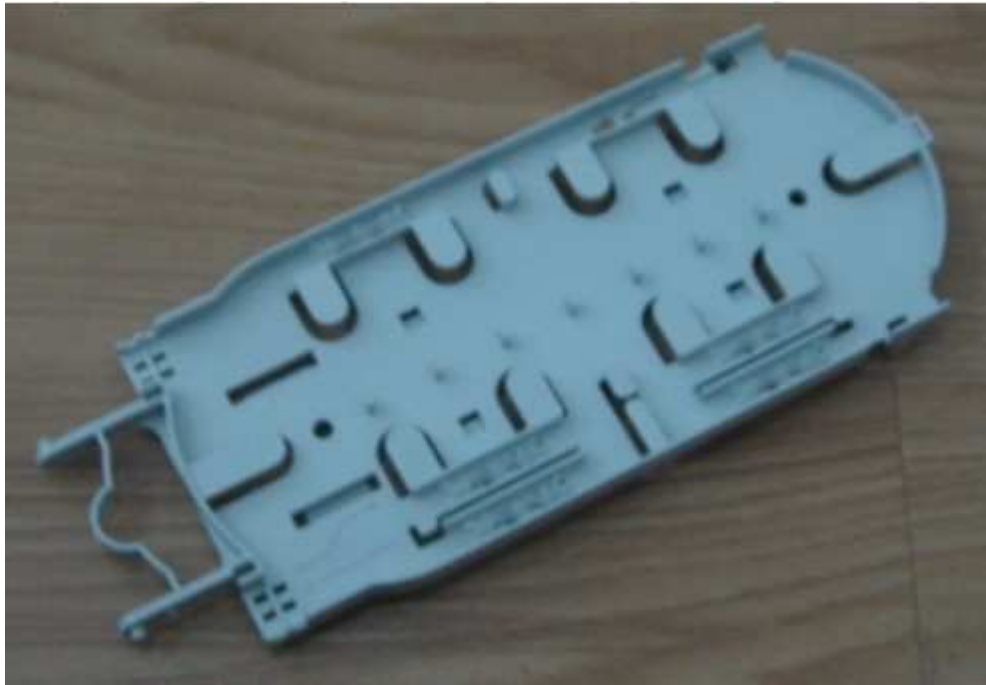

**Fiber Optic Splice Closure CWFOC1024-PLC144C**

FIBER OPTIC SPLICE CLOSURE 144 Core Fusion Splicing/PLC Splitter

The Closure is Heat Shrinkable Type, install 6pcs  
 24 Core Splice Tray,  
 Total For 24 Core Fusion Splicing  
 1 Overall Port, and 9 Small Out Ports For Cable  
 Entrance  
 Dimension For the Closure: Diameter-220/Height  
 528.5 (mm)

**Fiber Optic Splice Closure CWFOC1024-PLC144C**

The is 24 Core Splice Tray,24 Core Fusion Splicing Mini PLC Splitter 1\*4/1\*8/1\*16 could be Installed

**Fiber Optic Splice Closure CWFOC1024-PLC144C**

Optional Design: The PLC Splitter Box Could be Installed In Plate, under the Splicing Tray.  
Make 32 Ports of Reserved Plate For SC Adapters