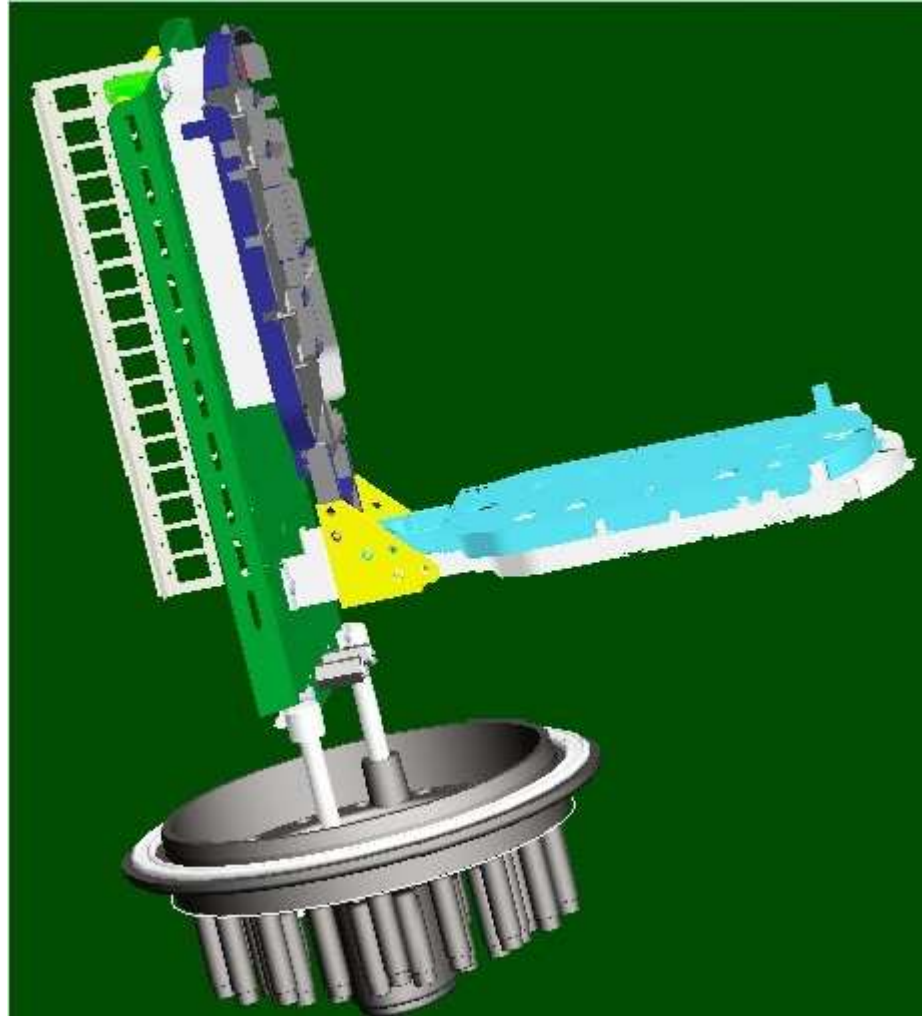

**Fiber Optic Splice Closure CWFOC1024-PLC144C**

FIBER OPTIC SPLICE CLOSURE 144 Core Fusion Splicing/PLC Splitter

The Closure is Heat Shrinkable Type, install 6pcs  
 24 Core Splice Tray,  
 Total For 24 Core Fusion Splicing  
 1 Overall Port, and 9 Small Out Ports For Cable  
 Entrance  
 Dimension For the Closure: Diameter-220/Height  
 528.5 (mm)

**Fiber Optic Splice Closure CWFOC1024-PLC144C**

The is 24 Core Splice Tray,24 Core Fusion Splicing Mini PLC Splitter 1\*4/1\*8/1\*16 could be Installed

**Fiber Optic Splice Closure CWFOC1024-PLC144C**

Optional Design: The PLC Splitter Box Could be Installed In Plate, under the Splicing Tray.  
Make 32 Ports of Reserved Plate For SC Adapters

**Fiber Optic Splice Closure CWFOC1024-PLC144C**

**Fiber Optic Splice Closure CWFOC1024-PLC144C**