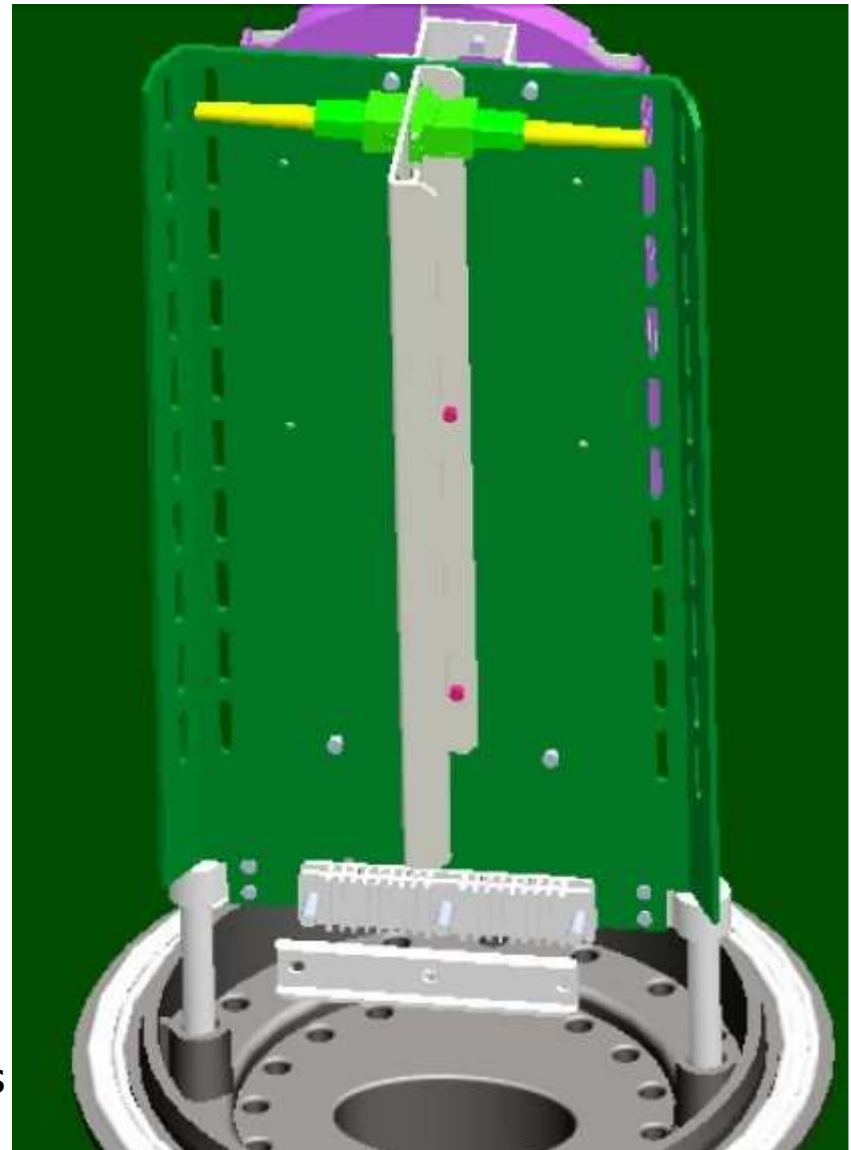

**Fiber Optic Splice Closure CWFOC1024-PLC144C**

FIBER OPTIC SPLICE CLOSURE 144 Core Fusion Splicing/PLC Splitter

The Closure is Heat Shrinkable Type, install 6pcs  
 24 Core Splice Tray,  
 Total For 24 Core Fusion Splicing  
 1 Overall Port, and 9 Small Out Ports For Cable  
 Entrance  
 Dimension For the Closure: Diameter-220/Height  
 528.5 (mm)

**Fiber Optic Splice Closure CWFOC1024-PLC144C**

The is 24 Core Splice Tray,24 Core Fusion Splicing Mini PLC Splitter 1\*4/1\*8/1\*16 could be Installed

**Fiber Optic Splice Closure CWFOC1024-PLC144C**

Optional Design: The PLC Splitter Box Could be Installed In Plate, under the Splicing Tray.  
Make 32 Ports of Reserved Plate For SC Adapters

**Fiber Optic Splice Closure CWFOC1024-PLC144C**

**Fiber Optic Splice Closure CWFOC1024-PLC144C**