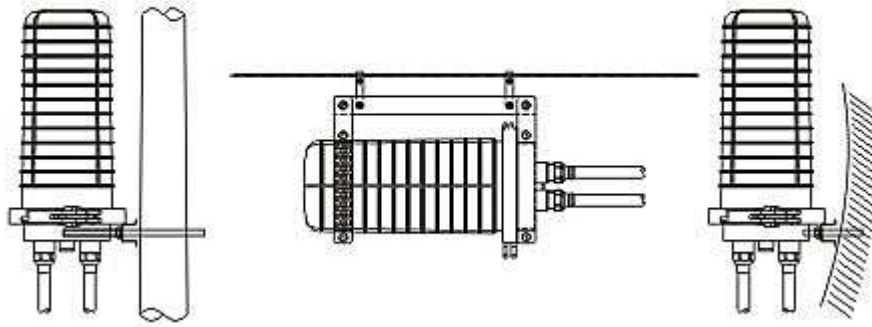

CHEERWE TELECOM ALL RIGHTS RESERVED 2010

www.chinacheerwe.com E-mail:sales@chinacheerwe.com

Generic Closure Organizer, Generic Closure Organizer For Fiber Cable,
Fiber optic Generic Closure Organizer
Item No.:CWFOC1004

**Four individual, self-sizing grommets cable ports
(expandable to six cable entrances)**

- **Taut Sheath splice module accommodates up to twelve fusion or mechanical splices and supports storage of up to twelve optical connector adapters**
- **Patented tongue-in-groove cover seal system**
- **Cable retention clamps provide pullout rating required**
- **Engineered thermoplastic to meet aerial and UV resistance requirements**
- **Protective channel allowing taut fibers or bundles to pass through the closure**

柱挂 Pole mounting

架空 Aerial

管道 Pipe-lined

Dimension for the Closure (HxD)	450mm×220mm	
Ports For Cable Entrance	7	
Suitable Diameter For the Cable	Φ35mm	
Max capacity	Bundle Cable	12-240
	Ribbon Cable	360
Quantity Of Splice Tray Installed	1-10	